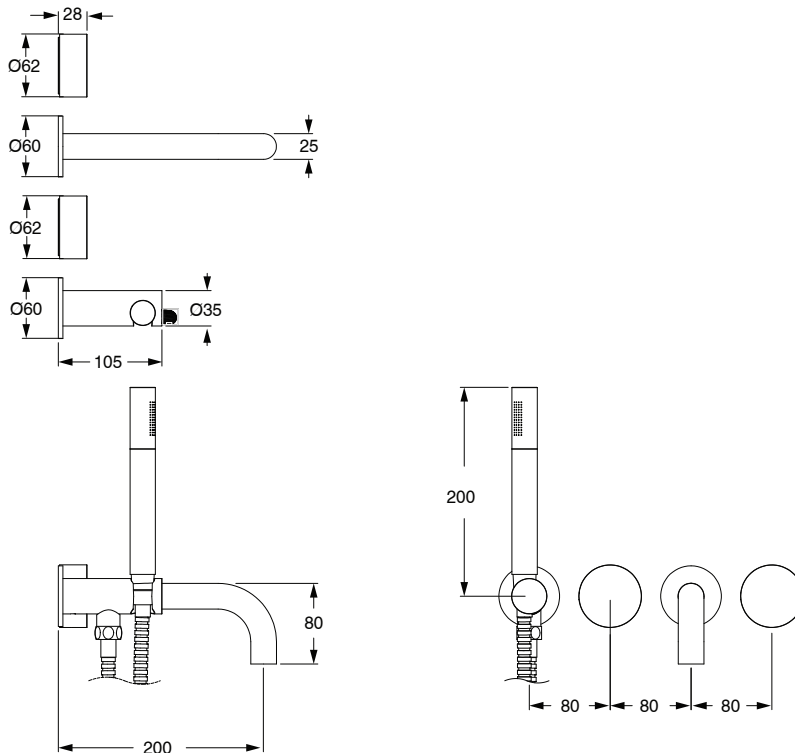

# SUSSEX

**Sussex Pure Progressive Bath Mixer Tap System 200mm with Handshower Right Hand and Linear Textured Handles PVD Brushed Bronze (3 Star)**  
**9511032**

SPECIFICATIONS	
Recommended Use	Residential;Commercial
Colour Finish	Brushed Bronze
Primary Material	DR Brass
Recommended Pressure Range	150 - 500 kPa as per AS3500
Max Continuous Working Temperature (deg C)	65
Min Continuous Working Temperature (deg C)	1
WARRANTY	
Residential Use (Years)	40
Commercial Use (Years)	10
<i>Please refer to Sussex Warranty page for full Terms and Conditions</i>	

**Disclaimer:** Products in this specification manual must by regulation be installed by licensed and registered trade people. The manufacturer/distributor reserves the right to vary specifications or delete models from their range without prior notification. Dimensions are nominal measurements only. Dimensions and set-outs listed are correct at time of publication however the manufacturer/distributor takes no responsibility for printing errors.