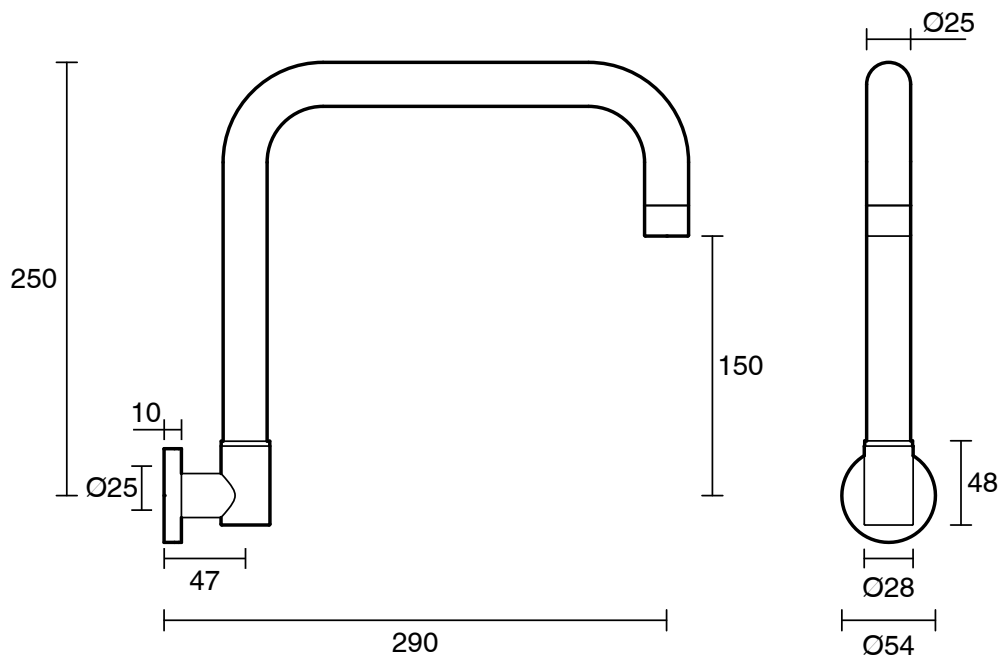

SUSSEX

Scala Wall Spa Outlet Square EP Satin Chrome Lead Free

52725

SPECIFICATIONS

Recommended Use	Residential;Commercial
Colour Finish	Satin Chrome
Primary Material	Lead Free Brass
Recommended Pressure Range	150 - 500 kPa as per AS3500
Max Continuous Working Temperature (deg C)	65
Min Continuous Working Temperature (deg C)	1

WARRANTY

Residential Use (Years)	40
Commercial Use (Years)	10

Please refer to Sussex Warranty page for full Terms and Conditions

Dimensions are nominal measurements only.

CLEANING RECOMMENDATIONS:

We recommend the use of soapy water or approved cleaners. This product should not be cleaned with abrasive materials. Damage caused by any improper treatment is not covered by the product warranty. Refer to Warranty Conditions

Disclaimer: Products in this specification manual must by regulation be installed by licensed and registered trade people. The manufacturer/distributor reserves the right to vary specifications or delete models from their range without prior notification. Dimensions are nominal measurements only. Dimensions and set-outs listed are correct at time of publication however the manufacturer/distributor takes no responsibility for printing errors.

Published 12/05/2026

To see the complete Sussex range go to www.reece.com.au