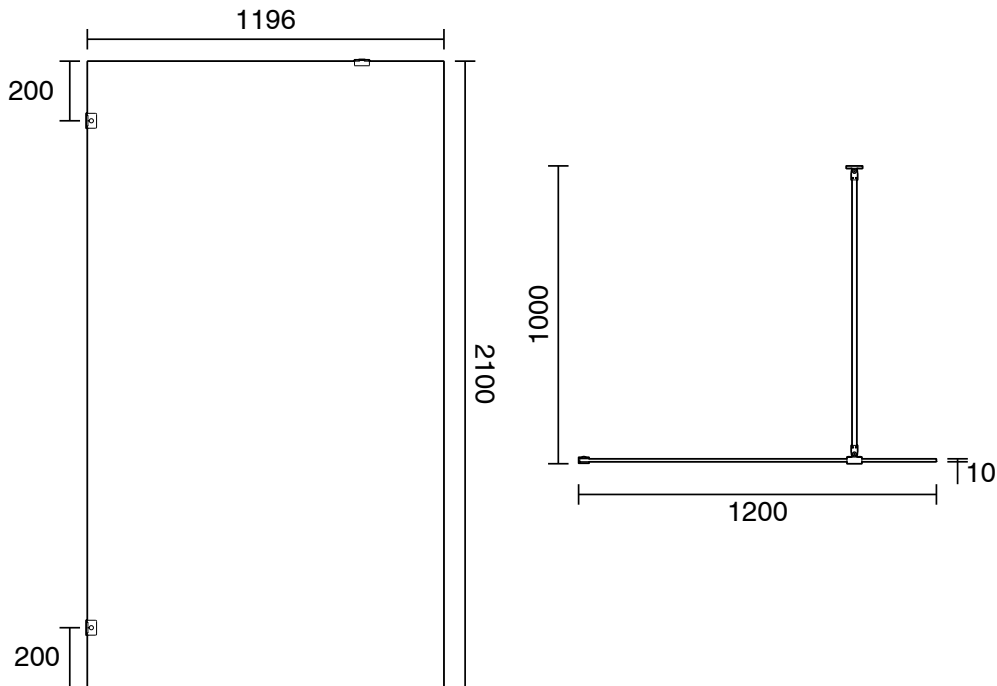

## Kado Lux Frameless Rectangular Panel with Wall Clips Clear Glass 1200mm Chrome

1710055

SPECIFICATIONS	
Recommended Use	Residential;Commercial
Colour Finish	Polished Chrome;Clear
Primary Material	Glass
Frame Configuration	Frameless
Screen Shape	Rectangular
Screen Appearance	Clear
Screen Fixing	Clips
Mounting	Wall
WARRANTY	
Residential & Commercial Use (Years)	7
Spare Parts & Labour (Years)	1
<i>Please refer to Kado Warranty Page for full Terms and Conditions</i>	

Dimensions are nominal measurements only.