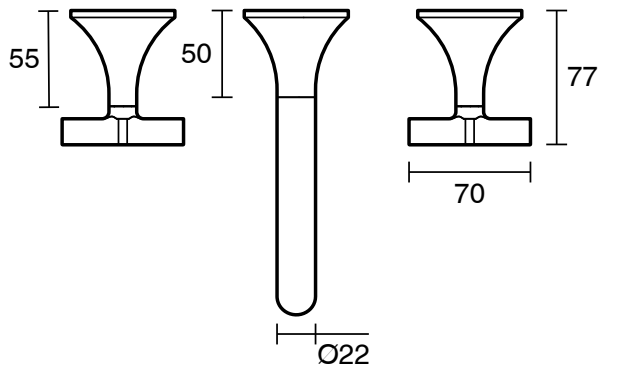

SUSSEX

Sussex Oria Cross Handle Wall Basin Set 165mm Outlet Chrome (5 Star) Lead Free

39650

SPECIFICATIONS	
Recommended Use	Residential;Commercial
Colour Finish	Polished Chrome
Primary Material	Lead Free Brass
Recommended Pressure Range	150 - 500 kPa as per AS3500
Max Continuous Working Temperature (deg C)	65
Min Continuous Working Temperature (deg C)	1
WARRANTY	
Residential Use (Years)	40
Commercial Use (Years)	10
<i>Please refer to Sussex Warranty page for full Terms and Conditions</i>	