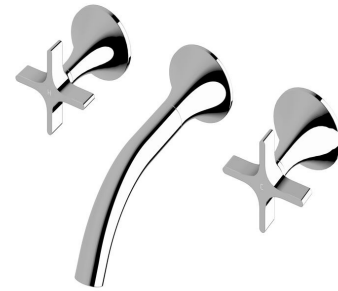

SUSSEX

Sussex Oria Cross Handle Wall Basin Set 165mm Outlet Chrome (5 Star) Lead Free

39650

SPECIFICATIONS	
Recommended Use	Residential;Commercial
Colour Finish	Polished Chrome
Primary Material	Lead Free Brass
Recommended Pressure Range	150 - 500 kPa as per AS3500
Max Continuous Working Temperature (deg C)	65
Min Continuous Working Temperature (deg C)	1
WARRANTY	
Residential Use (Years)	40
Commercial Use (Years)	10
<i>Please refer to Sussex Warranty page for full Terms and Conditions</i>	