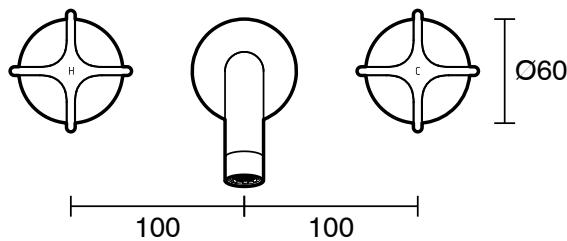

SUSSEX

Sussex Oria Cross Handle Wall Basin Set 165mm Outlet Chrome (5 Star) Lead Free

39650

SPECIFICATIONS	
Recommended Use	Residential;Commercial
Colour Finish	Polished Chrome
Primary Material	Lead Free Brass
Recommended Pressure Range	150 - 500 kPa as per AS3500
Max Continuous Working Temperature (deg C)	65
Min Continuous Working Temperature (deg C)	1
WARRANTY	
Residential Use (Years)	40
Commercial Use (Years)	10
<i>Please refer to Sussex Warranty page for full Terms and Conditions</i>	