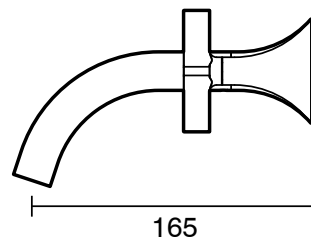

SUSSEX

Sussex Oria Cross Handle Wall Basin Set 165mm Outlet Chrome (5 Star) Lead Free

39650

SPECIFICATIONS	
Recommended Use	Residential;Commercial
Colour Finish	Polished Chrome
Primary Material	Lead Free Brass
Recommended Pressure Range	150 - 500 kPa as per AS3500
Max Continuous Working Temperature (deg C)	65
Min Continuous Working Temperature (deg C)	1
WARRANTY	
Residential Use (Years)	40
Commercial Use (Years)	10
<i>Please refer to Sussex Warranty page for full Terms and Conditions</i>	

Disclaimer: Products in this specification manual must by regulation be installed by licensed and registered trade people. The manufacturer/distributor reserves the right to vary specifications or delete models from their range without prior notification. Dimensions are nominal measurements only. Dimensions and set-outs listed are correct at time of publication however the manufacturer/distributor takes no responsibility for printing errors.